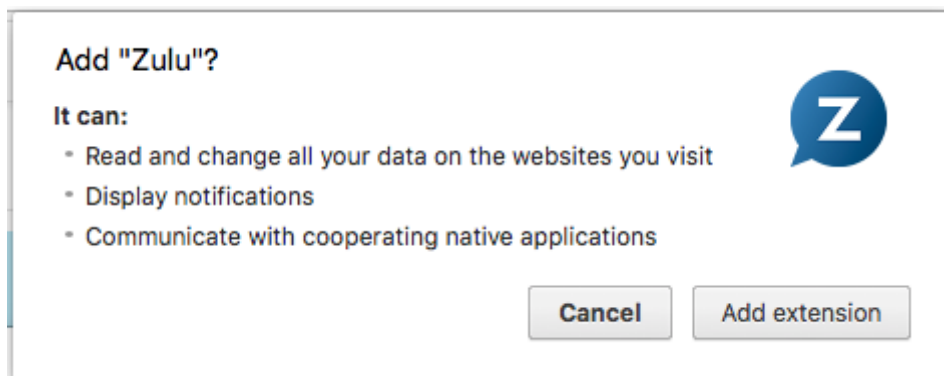

Chrome Browser Plugin

1. Using Chrome navigate to the webstore:

<https://chrome.google.com/webstore/detail/zulu/idfkkpineieigiennfifkhbbcbojeoae>

2. Click "Add To Chrome" in the top right hand corner

3. Click "Add extension" on the next screen