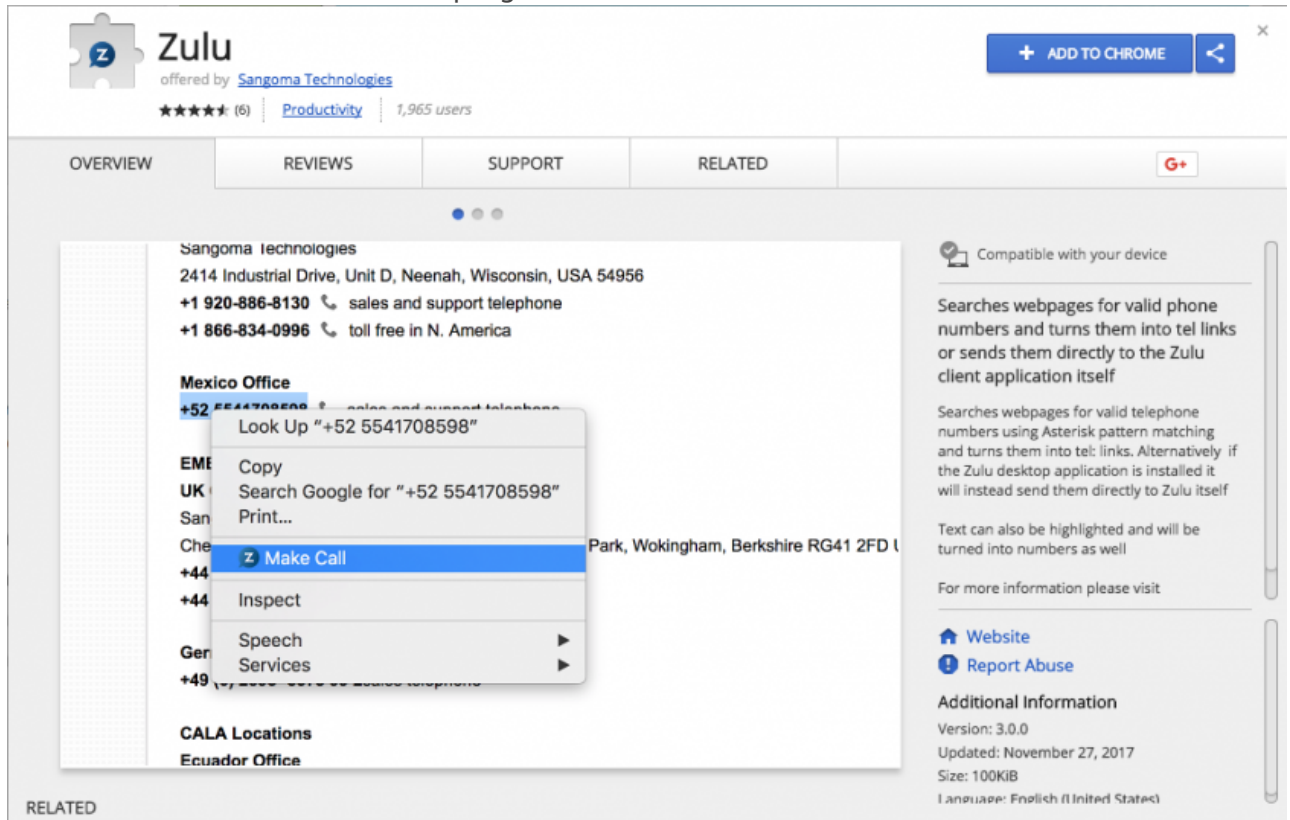

Chrome Browser Plugin

1. Using Chrome navigate to the webstore:

<https://chrome.google.com/webstore/detail/zulu/idfkkpineieigiennfifkhbbcbojeoae>

2. Click "Add To Chrome" in the top right hand corner

3. Click "Add extension" on the next screen

4. You will see a message after clicking "Add extension" that states the module has been installed

Revision #1

Created 2019-05-01 08:52:43 UTC by Jim

Updated 2021-10-26 20:12:18 UTC by Jim