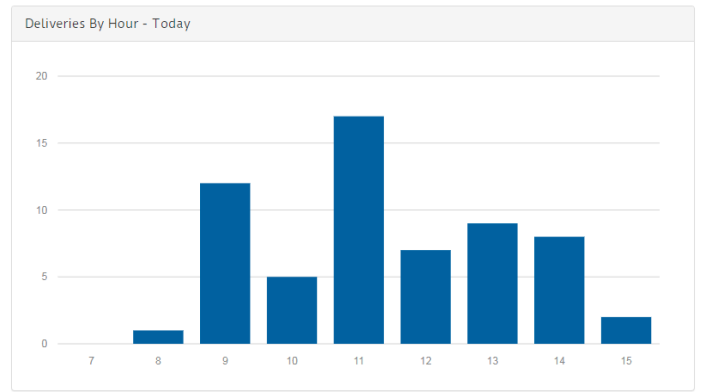

Dashboard

The JDispatch dashboard page provides you with a quick view of some key metrics on your delivery performance. These metrics are live and updated every 10 seconds.

KPI Cards

Quick-glance KPI cards are shown at the top of the page. The KPIs listed are :

- Deliveries Dispatched - Number of deliveries that have been dispatched with drivers today
- Delivery Confirmations - The number of delivery confirmations completed by your drivers today
- Orders Out For Delivery - The number of deliveries currently out with drivers
- Rush Deliveries* - The number of 'Rush' type deliveries dispatched today
- Avg Process Time - The average amount of time between when the order is taken and when the order is dispatched.
- Total Dollars Delivered - The total value of all deliveries confirmed today
- Delivery Efficiency* - The amount of deliveries that were confirmed within the optimized route ETA
- Avg. Delivery Window* - The average minutes between an optimized delivery ETA and when the invoice was delivered

* Denotes a premium user feature

Performance Graphs

Below the KPI cards are some basic performance graphs

- Deliveries by Day - Lists deliveries and confirmations by day, over the past week, working backwards from today left to right
- Deliveries By Hour - Volume of deliveries, by hour, for today between 7am and current time.

Performance Tables

After the graphs are two tables highlighting delivery volumes by driver and customer

Driver	Dispatched	Delivered	Avg. Del Time	Avg. Value
Unit 110 - Abby West	12	12	28.3	\$328.33
Unit 114 - Chilliwack	5	5	38.0	\$223.99
Unit 146 - Abby Rush	24	22	11.1	\$184.38
Unit 149 - Abby North	7	7	13.0	\$789.26
Unit 155 - Abby East	15	14	33.8	\$316.14