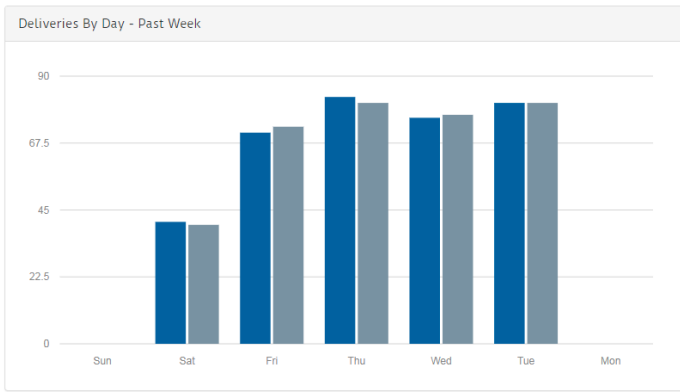

Dashboard

The JDispatch dashboard page provides you with a quick view of some key metrics on your delivery performance. These metrics are live and updated every 10 seconds.

KPI Cards

Quick-glance KPI cards are shown at the top of the page. The KPIs listed are :

- Deliveries Dispatched - Number of deliveries that have been dispatched with drivers today
- Delivery Confirmations - The number of delivery confirmations completed by your drivers today
- Orders Out For Delivery - The number of deliveries currently out with drivers
- Rush Deliveries* - The number of 'Rush' type deliveries dispatched today
- Avg Process Time - The average amount of time between when the order is taken and when the order is dispatched.
- Total Dollars Delivered - The total value of all deliveries confirmed today
- Delivery Efficiency* - The amount of deliveries that were confirmed within the optimized route ETA
- Avg. Delivery Window* - The average minutes between an optimized delivery ETA and when the invoice was delivered

* Denotes a premium user feature

Performance Graphs

Below the KPI cards are some basic performance graphs

- Deliveries by Day - Lists deliveries and confirmations by day, over the past week, working backwards from today left to right
- Deliveries By Hour - Volume of deliveries, by hour, for today between 7am and current time.