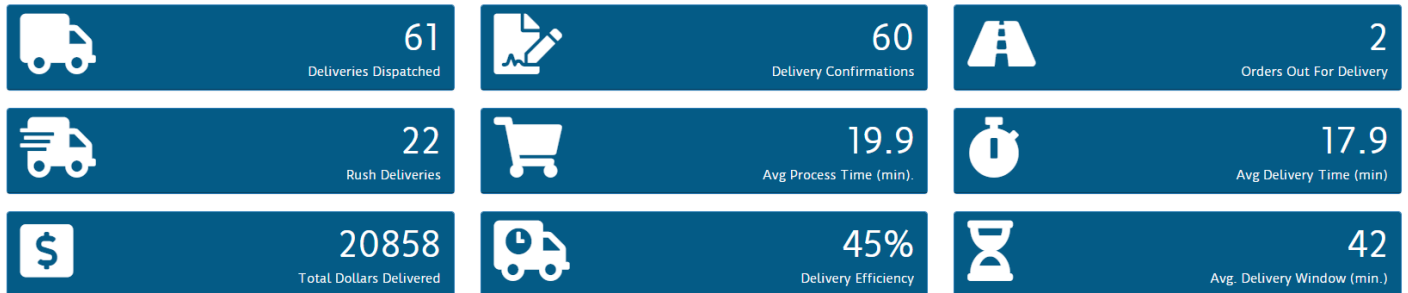

Dashboard

The JDispatch dashboard page provides you with a quick view of some key metrics on your delivery performance. These metrics are live and updated every 10 seconds.

KPI Cards

Quick-glance KPI cards are shown at the top of the page. The KPIs listed are :

- Deliveries Dispatched - Number of deliveries that have been dispatched with drivers today
- Delivery Confirmations - The number of delivery confirmations completed by your drivers today
- Orders Out For Delivery - The number of deliveries currently out with drivers
- Rush Deliveries* - The number of 'Rush' type deliveries dispatched today
- Avg Process Time - The average amount of time between when the order is taken and when the order is dispatched.
- Total Dollars Delivered - The total value of all deliveries confirmed today
- Delivery Efficiency* - The amount of deliveries that were confirmed within the optimized route ETA
- Avg. Delivery Window* - The average minutes between an optimized delivery ETA and when the invoice was delivered

* Denotes a premium user feature

Performance Graphs

Below the KPI cards are some basic performance graphs

- Deliveries by Day - Lists deliveries and confirmations by day, over the past week, working backwards from today left to right
- Deliveries By Hour - Volume of deliveries, by hour, for today between 7am and current time.