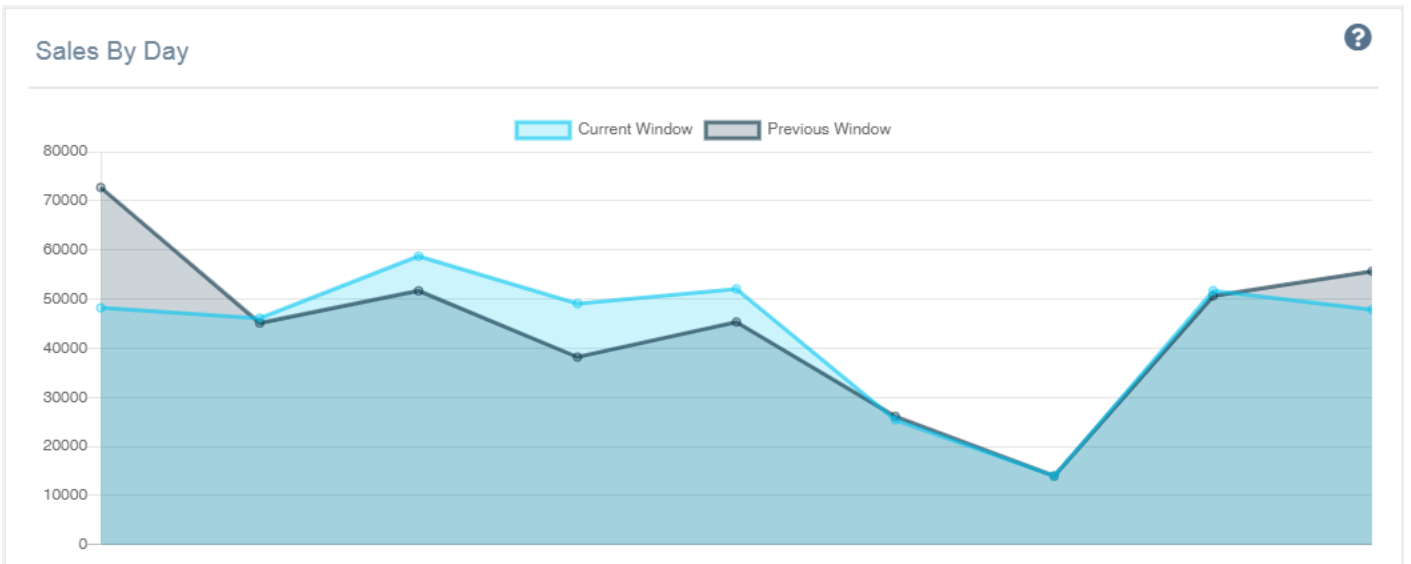

Enhancements to FlightDeck Sales Breakdown Table

The FlightDeck sales breakdown table has been updated to list all breakdown options along the top, and the new Product Group has been added as an option

Sales Breakdown

Category	Discount Group	Class	Branch	Customer Type	Product Group
----------	----------------	-------	--------	---------------	---------------

Enhancements to FlightDeck Graphs

The FlightDeck graphs have been beautified slightly to render differently.